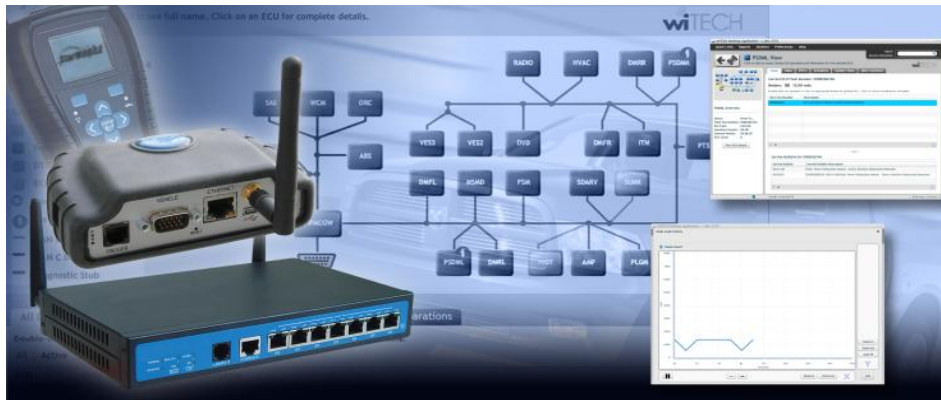

Diagnostic Tool to Vehicle Reference Charts

wiTECH, StarMOBILE, & StarSCAN Supported Vehicles					
Year	Body	Name	Year	Body	Name
2010	ALL	ALL	2007	JK	Wrangler
2009	ALL	ALL	2007	JS	Sebring
2008	CS	Pacifica	2007	KA	Nitro
2008	DR	RAM	2007	KJ	Liberty
2008	HB	Durango	2007	LX	300, Charger, Magnum
2008	HG	Aspen	2007	MK	Compass, Patriot
2008	JK	Wrangler	2007	ND	Dakota
2008	JS	Avenger, Sebring Convertible/Sedan	2007	PM	Caliber
2008	KA	Nitro	2007	PT	PT Cruiser
2008	KK	Liberty	2007	WK	Grand Cherokee
2008	LX	300, Charger, Magnum	2007	XK	Commander
2008	MK	Compass, Patriot	2007	VB	Sprinter
2008	ND	Dakota	2007	ZH	Crossfire (NAFTA) StarSCAN and StarMOBILE only
2008	PM	Caliber	2006	DR	RAM
2008	PT	PT Cruiser	2006	HB	Durango
2008	RT	Caravan, Town & Country	2006	KJ	Liberty
2008	VB	Sprinter	2006	LX	300, Charger, Magnum
2008	WK	Grand Cherokee	2006	ND	Dakota
2008	XK	Commander	2006	PT	PT Cruiser
2008	ZB	Viper	2006	WK	Grand Cherokee
2008	ZH	Crossfire (NAFTA) StarSCAN and StarMOBILE only	2006	XK	Commander
2007	CS	Pacifica	2005	HB	Durango
2007	DR	RAM	2005	LX	300, Magnum
2007	HB	Durango	2005	ND	Dakota
2007	HG	Aspen	2005	WK	Grand Cherokee
2007			2004	HB	Durango

NOTE: StarMOBILE should be in Passthrough or Standalone mode to be used as a scan tool.