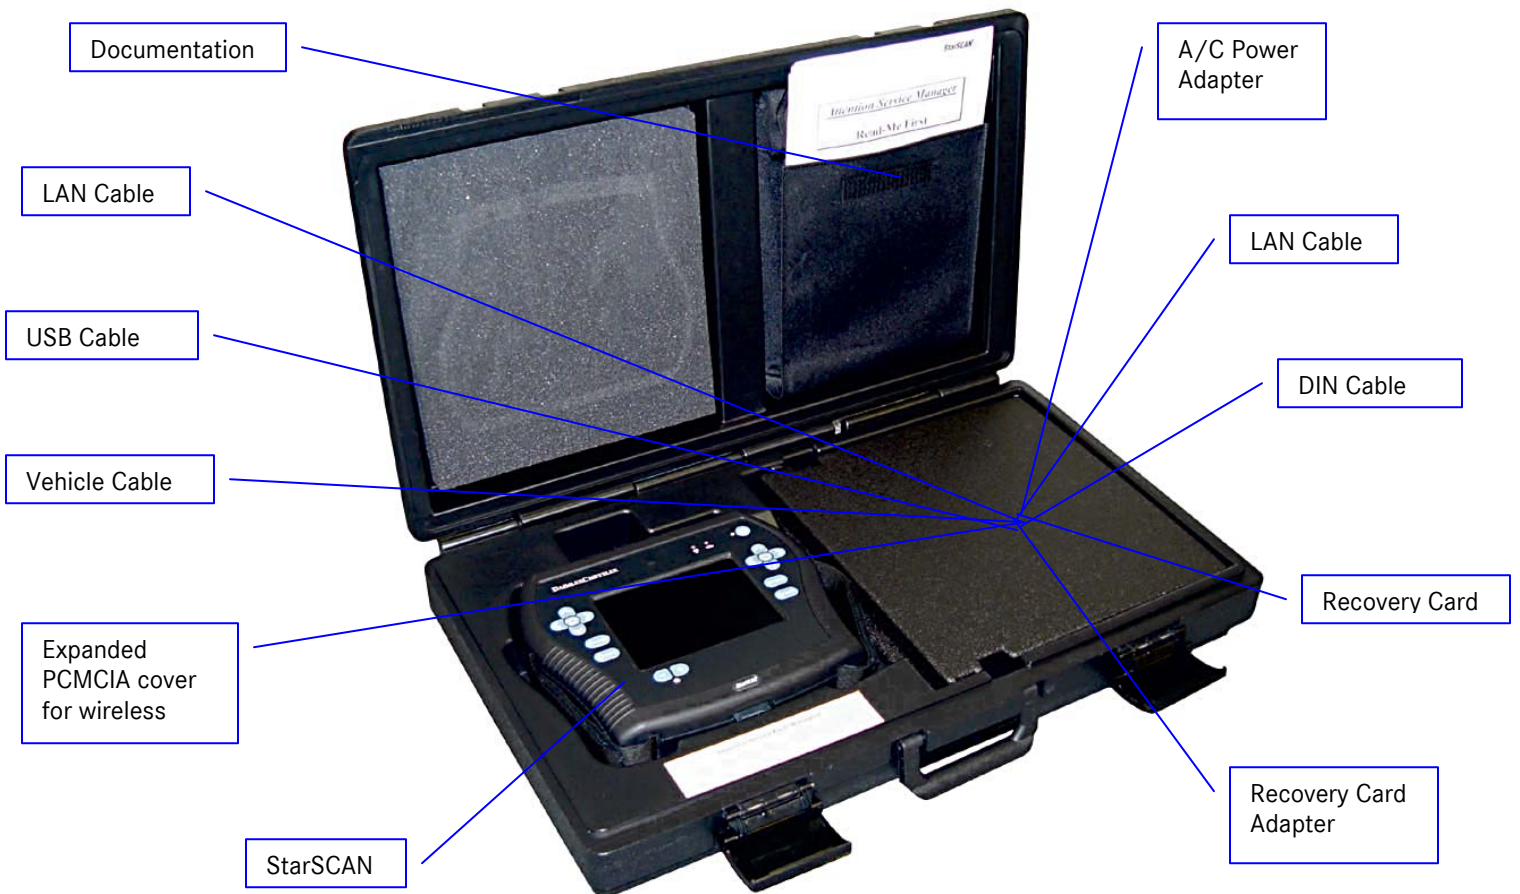

## Purpose

The purpose of this document is to provide a visual overview of the contents of the StarSCAN kit.

## StarSCAN Kit

StarSCAN arrives at your dealership in a kit that includes:

- StarSCAN
- Vehicle cable
- DIN cable
- Documentation
- Recovery card
- Recovery card PCMCIA adapter
- LAN cable
- USB cable
- AC power adapter
- Expanded PCMCIA cover for wireless

Figure 1 StarSCAN kit

**StarSCAN**

See Figure 2 below for an illustration of StarSCAN as it ships.

Figure 2 StarSCAN

**Accessories**

See Figure 3 below for an illustration of StarSCAN accessories as they ship.

Figure 3 StarSCAN accessories

**Recovery Card**

See Figure 4 below for an illustration of the StarSCAN recovery card and adapter as they ship. Note that the card ships connected to the adapter.

Figure 4 StarSCAN recovery card